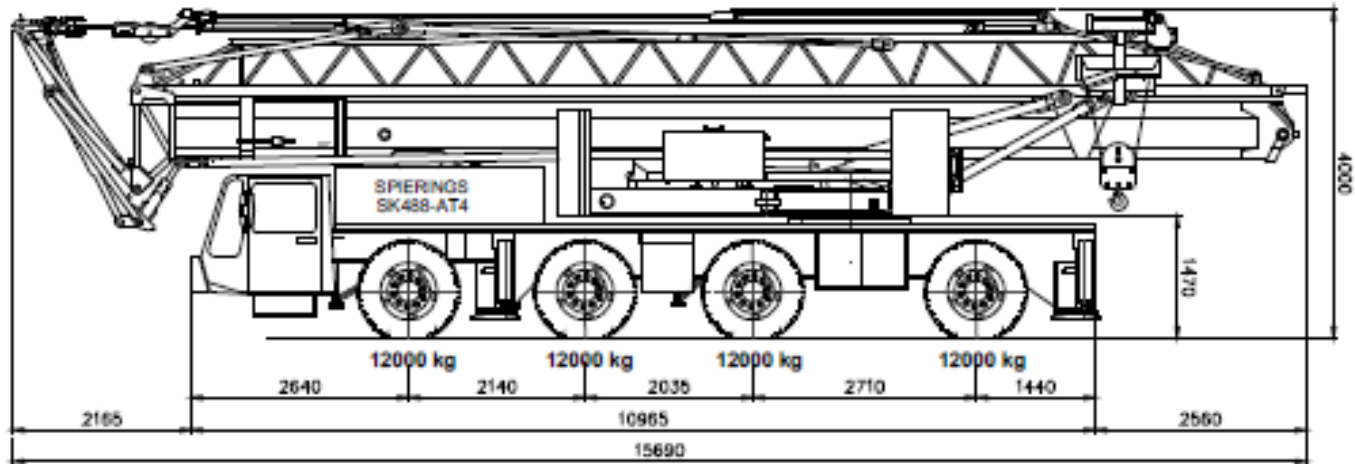

SPIERINGS

SK488-AT4

Der
Kraft-Mayer

MAYER

SPIERINGS

SK488-AT4

SPIERINGS

SK488-AT4

LIFTING CHART Outrigger spread 6,90 m x 5,15 m