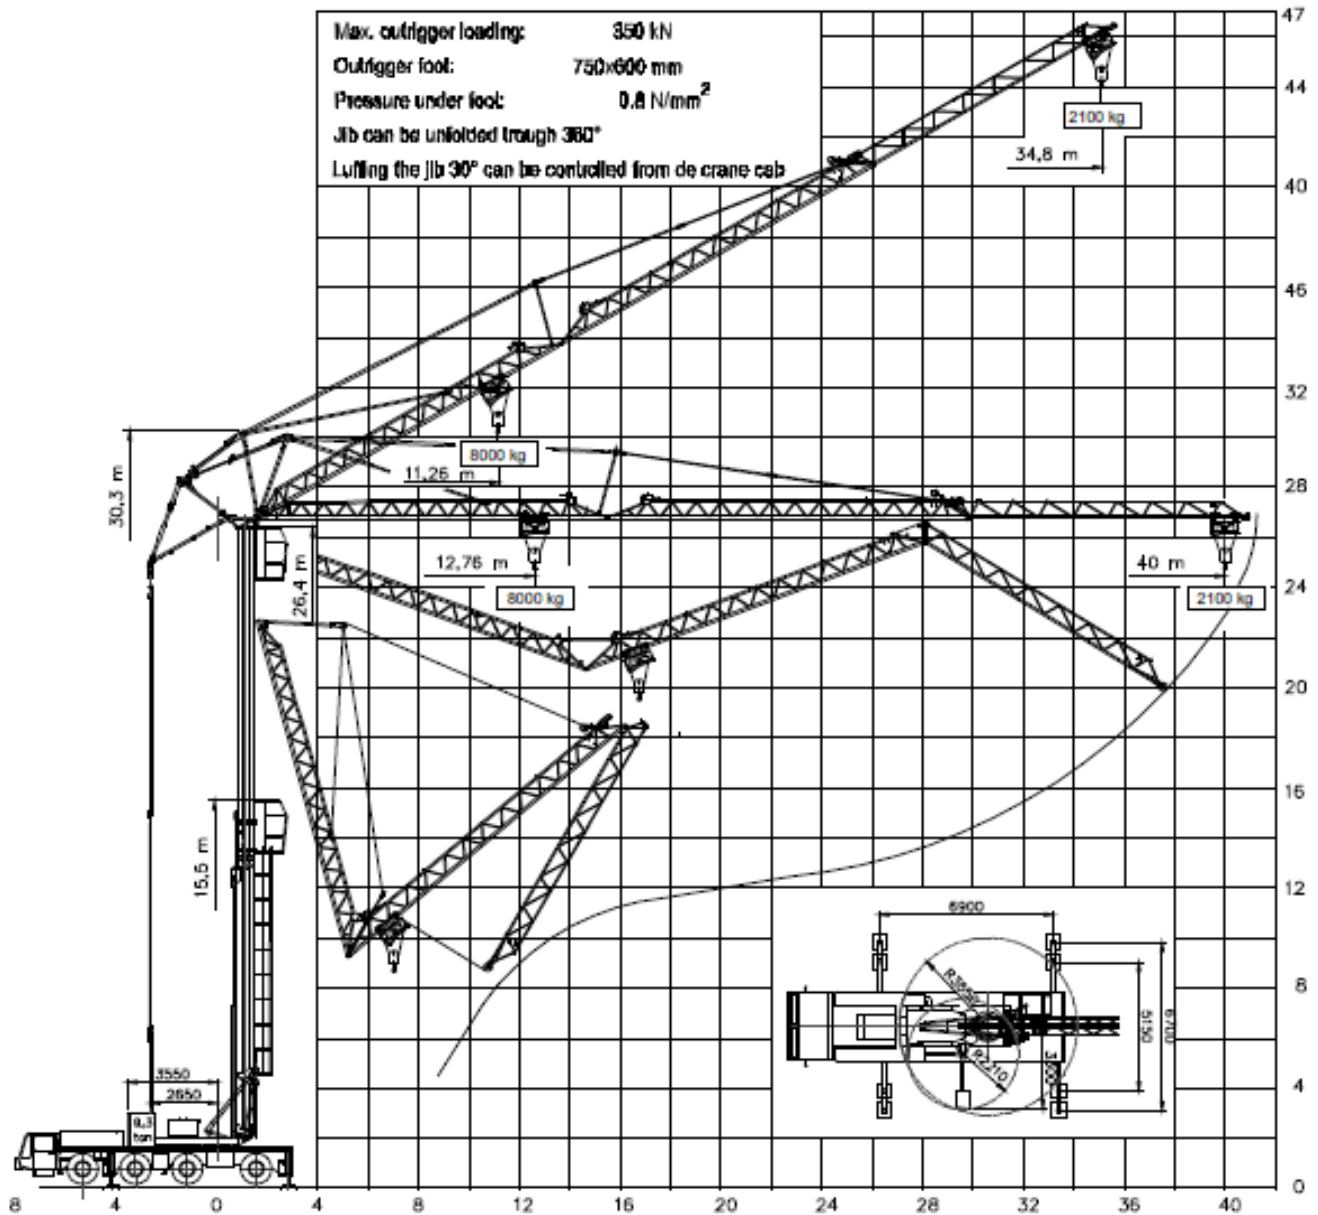

SPIERINGS

SK488-AT4

Der
Kraft-Mayer

MAYER

SPIERINGS

SK488-AT4

SPIERINGS

SK488-AT4

LIFTING CHART Outrigger spread 6,90 m x 5,15 m