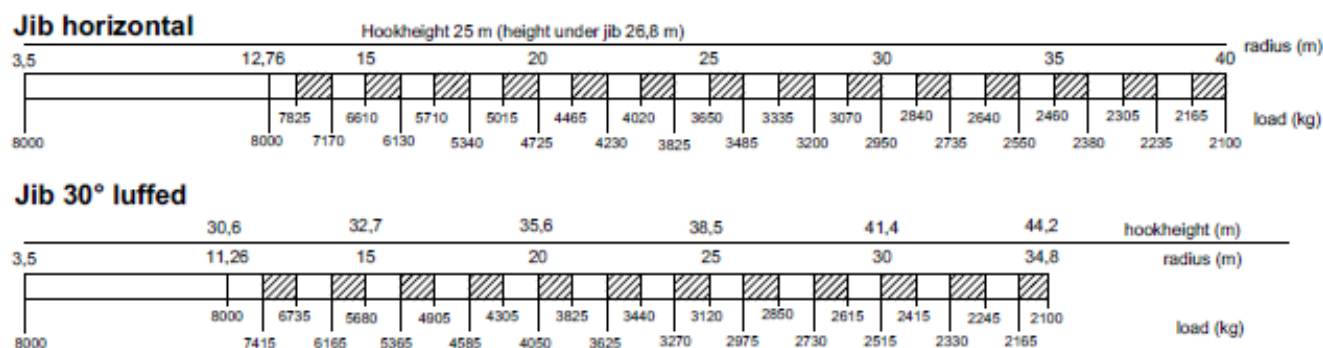

SPIERINGS

SK488-AT4

Der
Kraft-Mayer

MAYER

SPIERINGS

SK488-AT4

SPIERINGS

SK488-AT4

LIFTING CHART Outrigger spread 6,90 m x 5,15 m